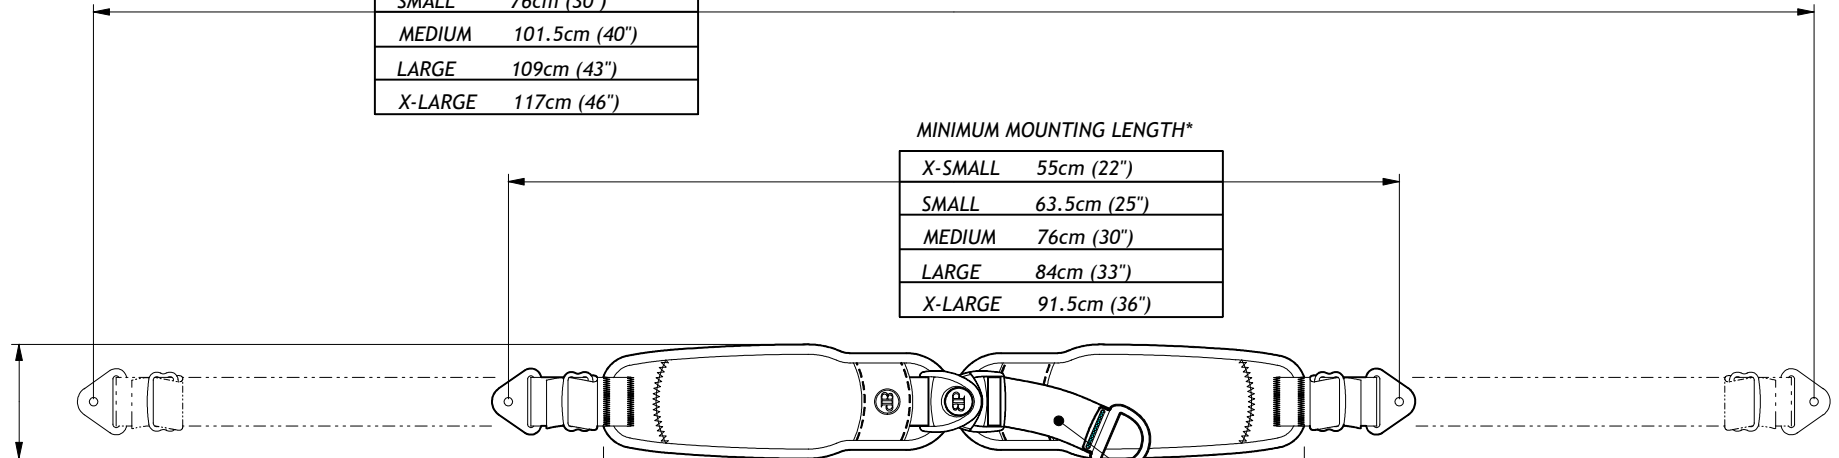

# MONOFLEX, CENTER RELEASE, 2-PIECE

MAXIMUM MOUNTING LENGTH\*

X-SMALL	68.5cm (27")
SMALL	76cm (30")
MEDIUM	101.5cm (40")
LARGE	109cm (43")
X-LARGE	117cm (46")

MINIMUM MOUNTING LENGTH\*

X-SMALL	55cm (22")
SMALL	63.5cm (25")
MEDIUM	76cm (30")
LARGE	84cm (33")
X-LARGE	91.5cm (36")

PAD WIDTH

X-SMALL	5.5cm (2-1/4")
SMALL	6.5cm (2-1/2")
MEDIUM	8cm (3-1/4")
LARGE	9cm (3-1/2")
X-LARGE	9.5cm (3-3/4")

PADDED LENGTH

X-SMALL	31cm (12-1/4")
SMALL	39.5cm (15-1/2")
MEDIUM	46.5cm (18-1/4")
LARGE	54.5cm (21-1/2")
X-LARGE	62cm (24-1/2")

ADJUSTMENT STRAP WEBBING WIDTH

X-SMALL	2.5cm (1")
SMALL	
MEDIUM	4cm (1/2")
LARGE	
X-LARGE	

ADJUSTMENT STRAP RANGE

X-SMALL	9.5cm (3-3/4")
SMALL	
MEDIUM	
LARGE	11cm (4-1/4")
X-LARGE	

SIZE	W/ FLAT-MOUNT	W/ CINCH-MOUNT
X-SMALL	SH122XS-B1	SH122XS-B2
SMALL	SH122S-B1	SH122S-B2
MEDIUM	SH122M-B1	SH122M-B2
LARGE	SH122L-B1	SH122L-B2
X-LARGE	SH122XL-B1	SH122XL-B2

**-B1**  **FLAT-MOUNT END FITTING 2x**  
 XS & S - 1" HKA1-R-1  
 M, L & XL - 1-1/2" HKA1-G-1

**-B2**  **CINCH-MOUNT END FITTING 2x**  
 XS & S - 1" HKA2-R-1  
 M, L & XL - 1-1/2" HKA2-G-1

\* NOTE: MOUNTING LENGTHS MEASURED WITH 5cm (2") ADJUSTMENT TAKEN UP AT BUCKLE